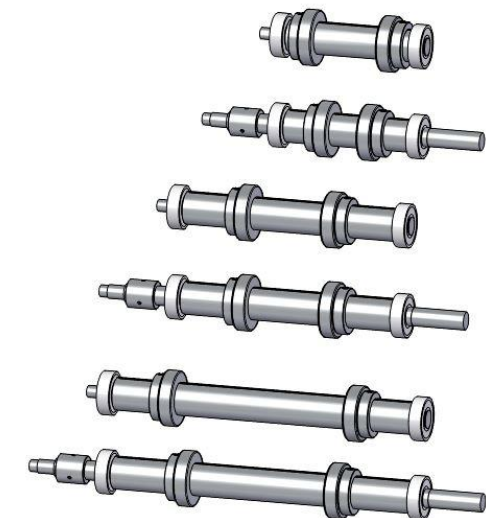

# Accessories overview BandMotion AG

Measuring wheel

Measuring wheel

Zig-Zag table

Zig-Zag table

Mounting bracket small

Mounting bracket small with handwheel

Mounting bracket small with motor

Mounting bracket medium

Mounting bracket medium with handwheel

Mounting bracket medium with motor

Roller basket with central adjustment

Roller basket with central adjustment

Roller basket with grooved rail

Roller basket with central adjustment

Segment rollers

Cooling tube water cooling