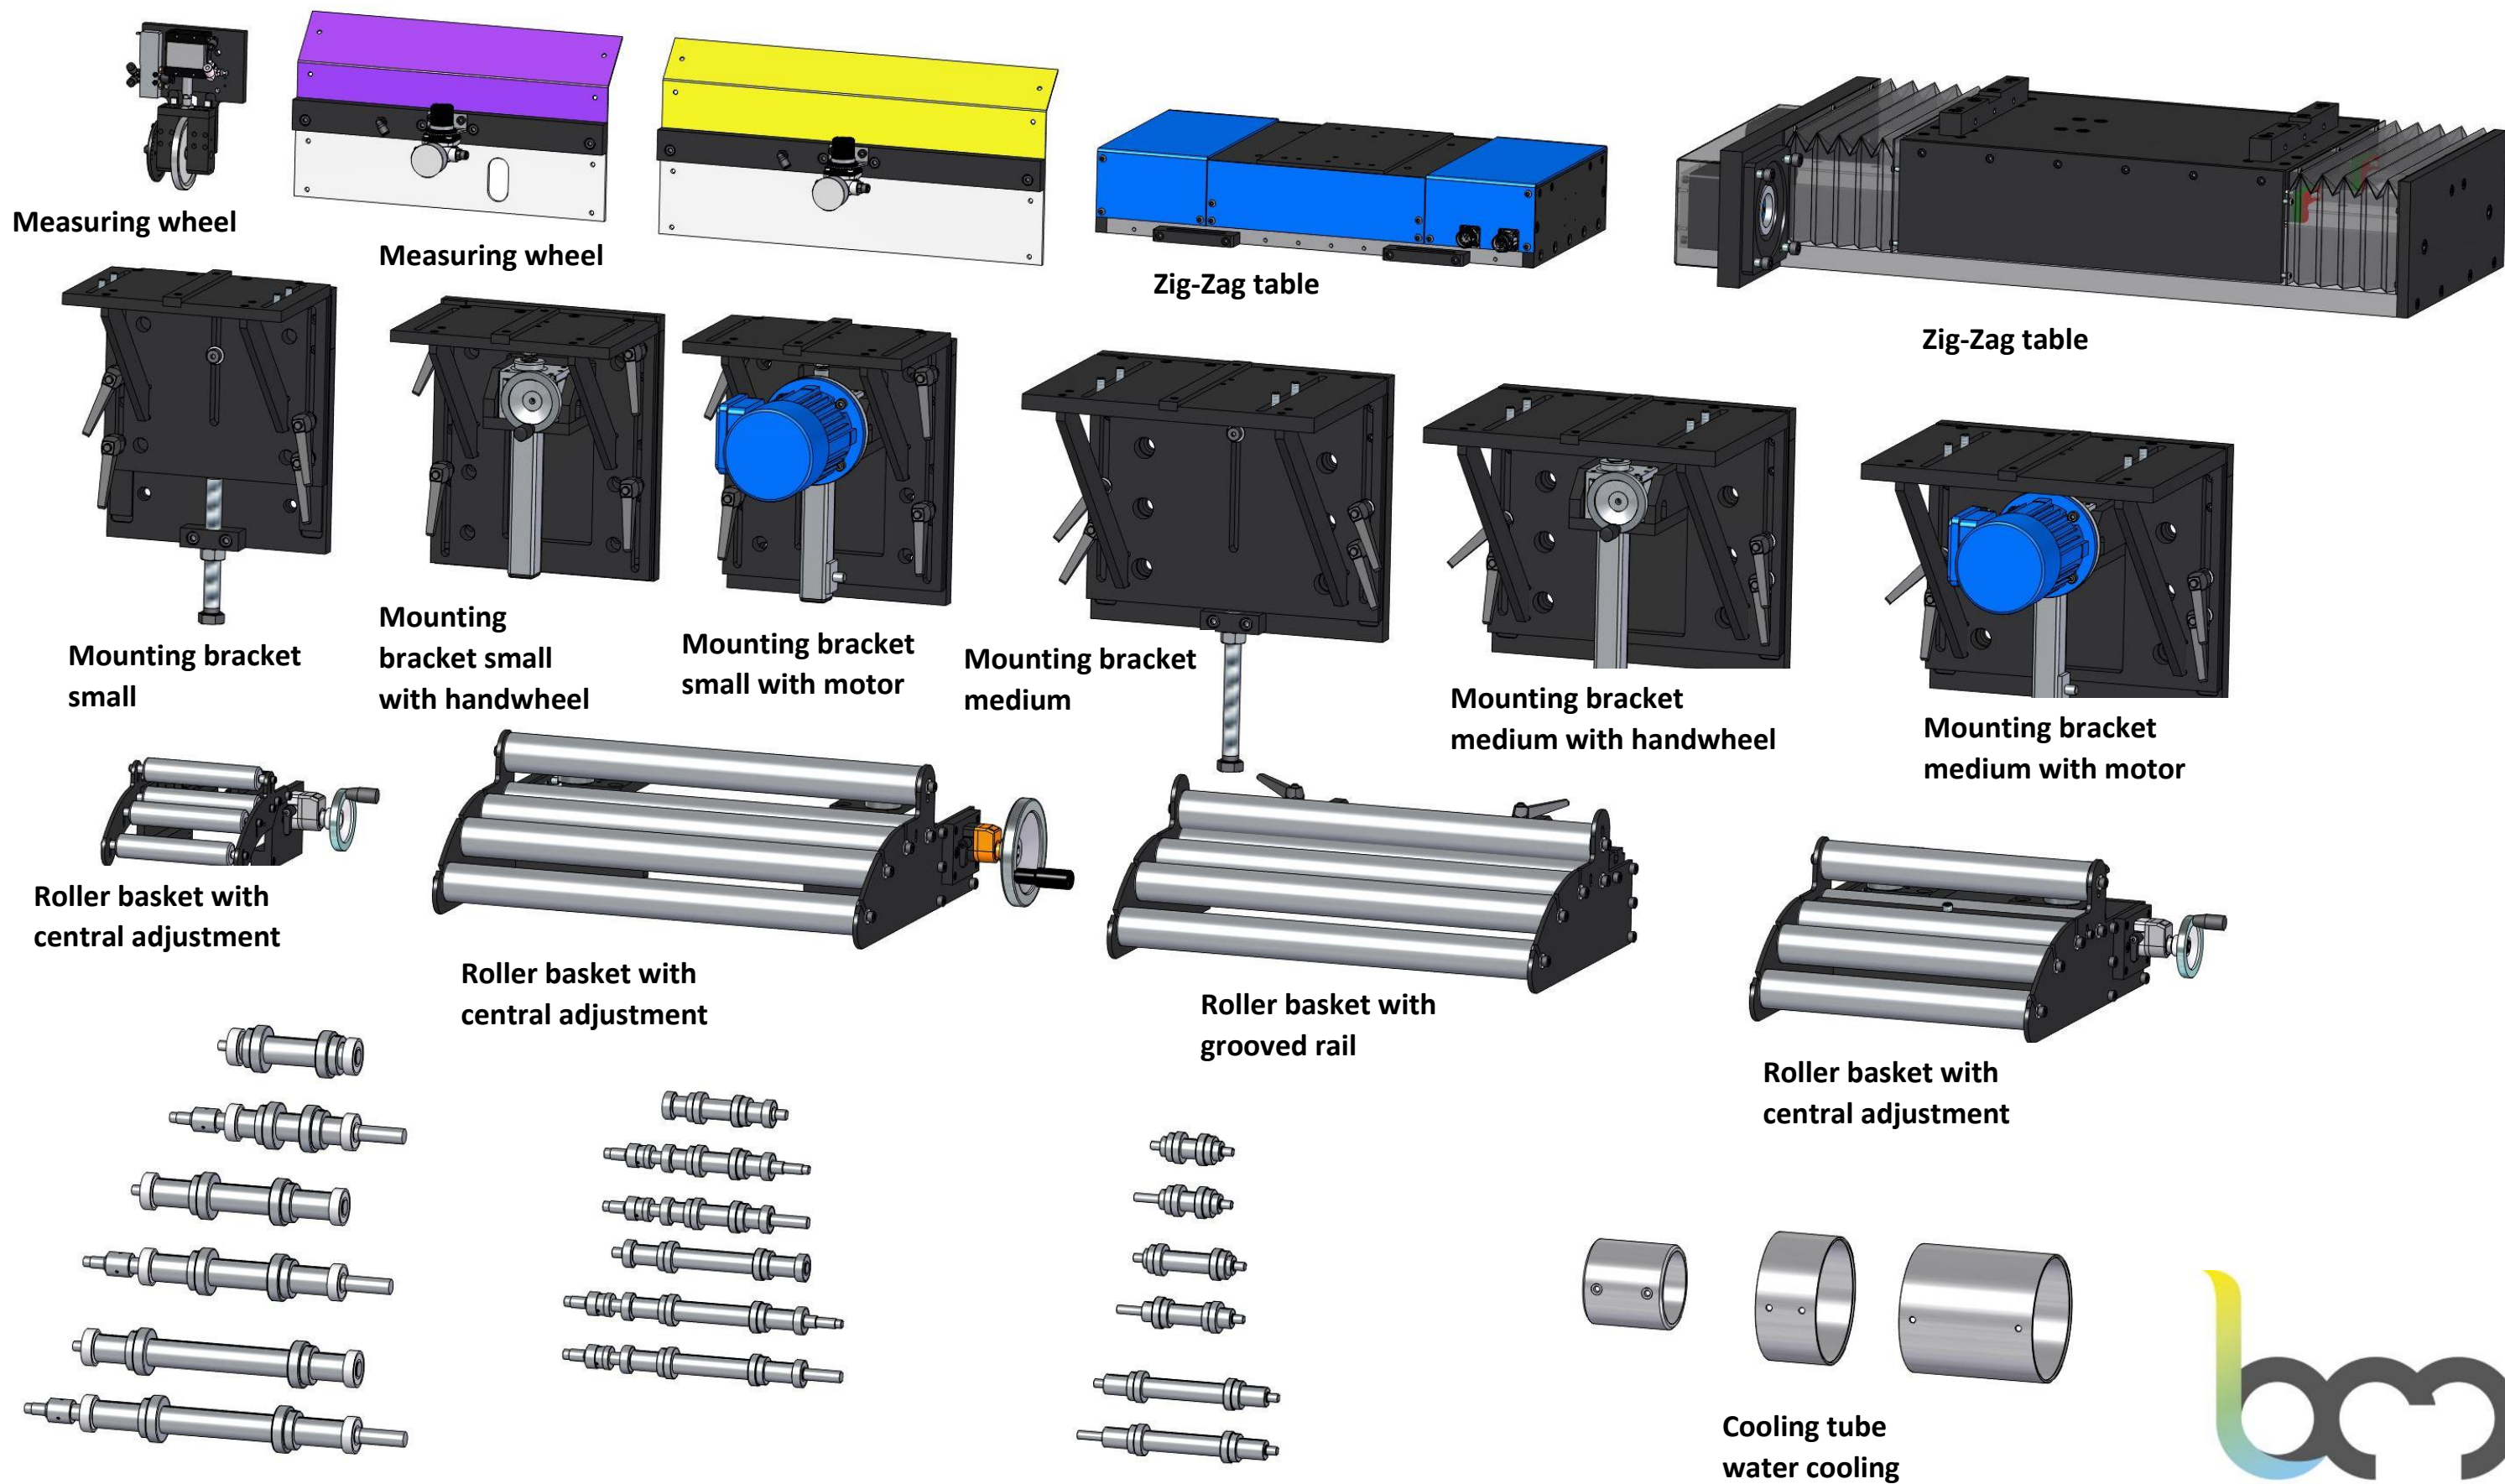

# Accessories overview BandMotion AG

Measuring wheel

Measuring wheel

Zig-Zag table

Zig-Zag table

Mounting bracket small

Mounting bracket small with handwheel

Mounting bracket small with motor

Mounting bracket medium

Mounting bracket medium with handwheel

Mounting bracket medium with motor

Roller basket with central adjustment

Roller basket with central adjustment

Roller basket with grooved rail

Roller basket with central adjustment

Segment rollers

Cooling tube water cooling