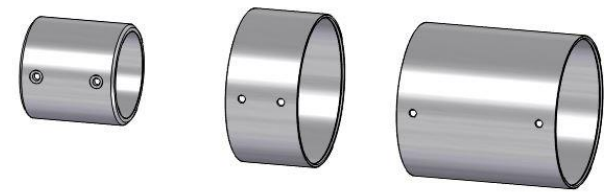

# Accessories overview BandMotion AG

Measuring wheel

Measuring wheel

Zig-Zag table

Zig-Zag table

Mounting bracket small

Mounting bracket small with handwheel

Mounting bracket small with motor

Mounting bracket medium

Mounting bracket medium with handwheel

Mounting bracket medium with motor

Roller basket with central adjustment

Roller basket with central adjustment

Roller basket with grooved rail

Roller basket with central adjustment

Segment rollers

Cooling tube water cooling