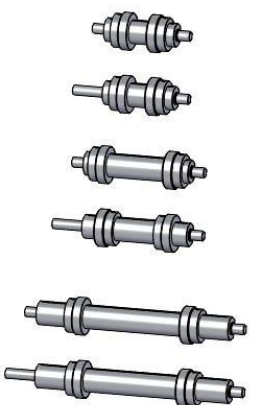

# Accessories overview BandMotion AG

Measuring wheel

Measuring wheel

Zig-Zag table

Zig-Zag table

Mounting bracket small

Mounting bracket small with handwheel

Mounting bracket small with motor

Mounting bracket medium

Mounting bracket medium with handwheel

Mounting bracket medium with motor

Roller basket with central adjustment

Roller basket with central adjustment

Roller basket with grooved rail

Roller basket with central adjustment

Segment rollers

Cooling tube water cooling